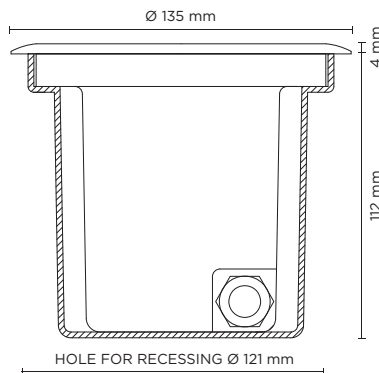

## HYDROFLOOR MINI ROUND GU5.3

Round ground-recessed luminaire for outdoor installation, Phospho-chromatised and polyester powder coated die-cast copper-free aluminium body and stainless steel AISI 304 frame, tempered safety glass, moulded silicone gasket. GU5.3 LED / halogen. IP67 rating.

### Technical data

Wattage	35 WATT MAX
IP Rating	IP67
IK Rating	IK10
Material	High corrosion resistance die-cast copper-free aluminum body
Ring	Stainless steel AISI 304
Coating	Polyester powder coating with phosphochromating pre-finish
Light source	GU5.3 base, MAX 35W
Screws	Stainless steel
Static weight resistance	Max 5000 Kg
Gasket	Silicone rubber
Glass	Tempered
Cable gland	M20
Adjustable	+/- 15 degrees
Optional	Fully frosted glass available on request.
Gross weight	1,20 Kg
Included	Polypropilene recessing box